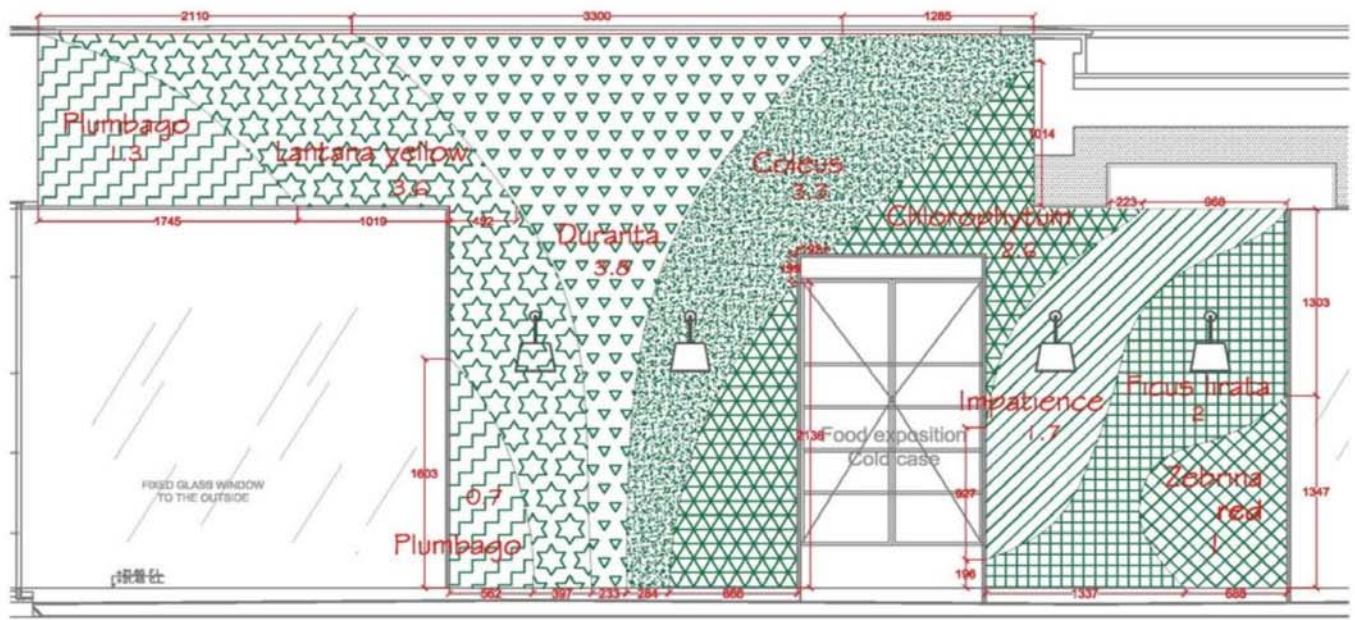

#### Tags

[green walls](#), [kronfol](#), [landscape architecture](#), [open sky](#), [roof gardens](#), [sweet tea](#)

i

2 Votes

Located on the first floor, Sweet Tea is an open sky terrace which four facades are treated in green wall, the first of its kind in LEBANON

Size: 110sqm of green wall

Located on the first floor, Sweet Tea is an open sky terrace which four facades are treated in green wall, the first of its kind in Lebanon, designed and

executed by Green Studios Beirut, a landscape architecture & technology firm founded by Jamil Corbani, Zeina Kronfol, Marc Abi Haila & Oliver Wehbe, winners of the MIT 2011 award for their innovation in the field of green walls and roof gardens.